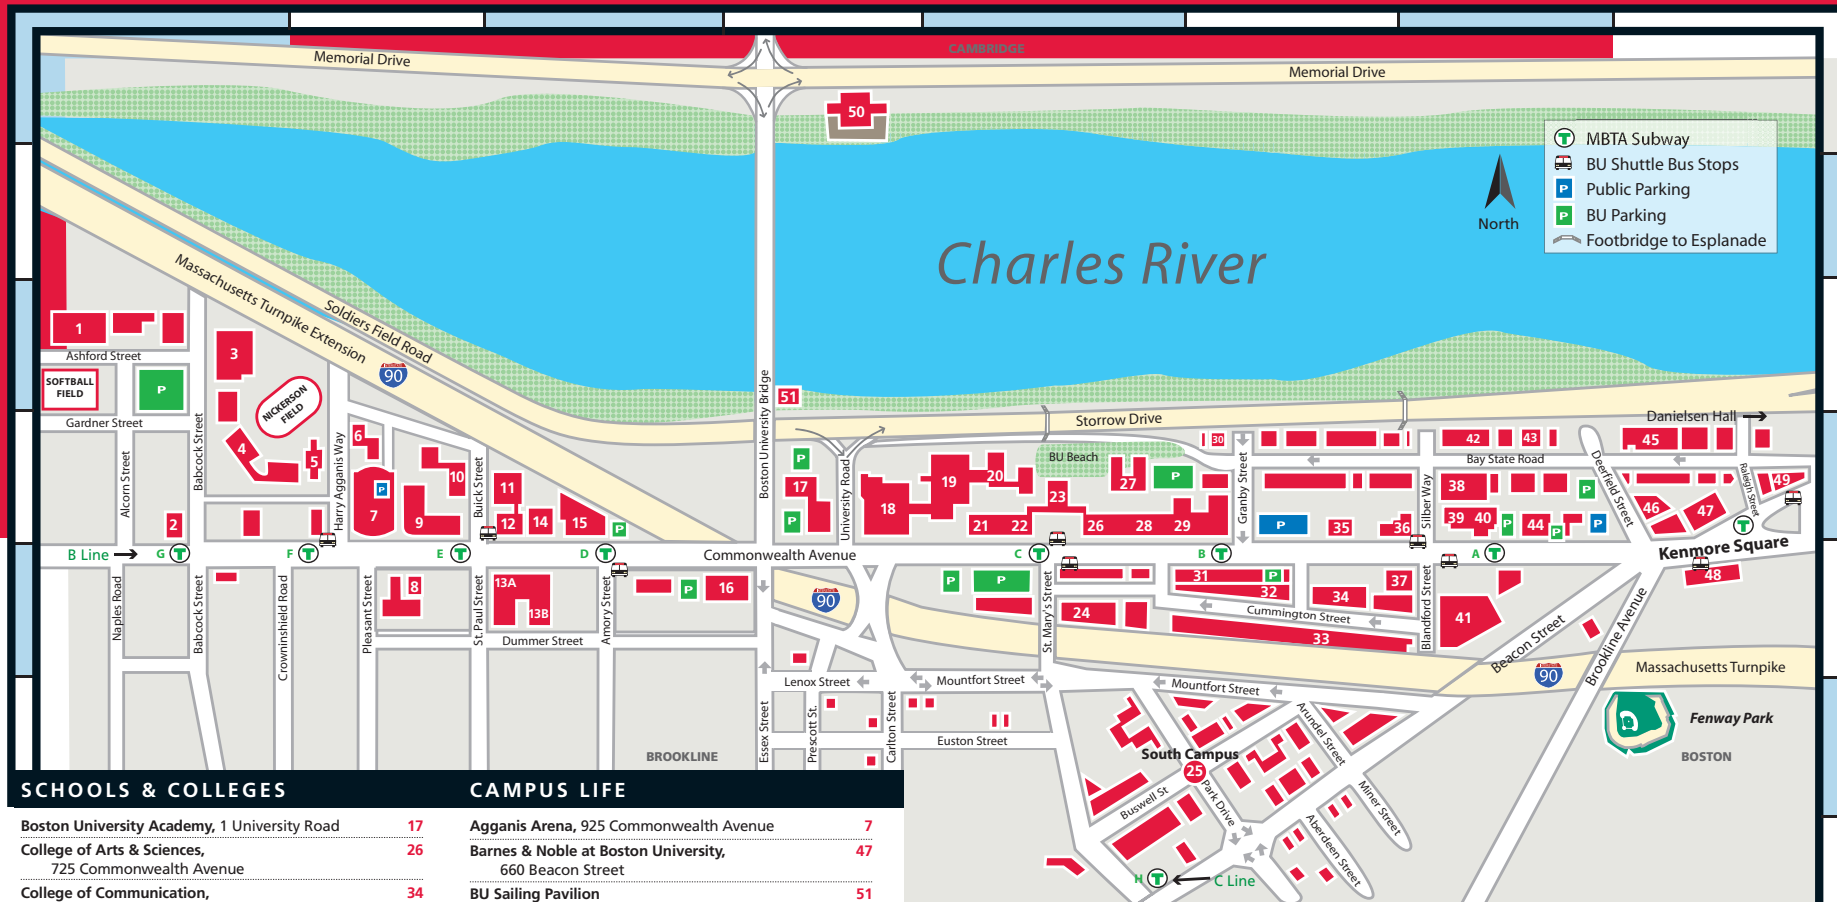

Boston University Charles River Campus

SCHOOLS & COLLEGES

Boston University Academy, 1 University Road	17
College of Arts & Sciences, 725 Commonwealth Avenue	26
College of Communication, 640 Commonwealth Avenue	34
College of Engineering, 44 Cummington Street	33
College of Fine Arts, 855 Commonwealth Avenue	15
College of General Studies, 871 Commonwealth Avenue	14
Graduate School of Arts & Sciences, 705 Commonwealth Avenue	28
Metropolitan College & Extended Education, 755 Commonwealth Avenue (Summer Term)	21
College of Health & Rehabilitation Sciences: Sargent College, 635 Commonwealth Avenue	35
School of Education, 2 Silber Way	36
School of Hospitality Administration, 928 Commonwealth Avenue	8
School of Law, 765 Commonwealth Avenue	20
School of Management, 595 Commonwealth Avenue	40
School of Social Work, 264 Bay State Road	27
School of Theology, 745 Commonwealth Avenue	22
University Honors College, 147 Bay State Road	42
University Professors Program, 745 Commonwealth Avenue	22

The Henry M. Goldman School of Dental Medicine, School of Medicine, and School of Public Health are located at the Boston University Medical Campus in Boston's South End.

CAMPUS LIFE

Agganis Arena, 925 Commonwealth Avenue	7
Barnes & Noble at Boston University, 660 Beacon Street	47
BU Sailing Pavilion	51
Case Athletic Center, 285 Babcock Street	3
Dean of Students, 775 Commonwealth Avenue	18
DeWolfe Boathouse, 619 Memorial Drive	50
Fitness & Recreation Center, 915 Commonwealth Avenue	9
George Sherman Union, 775 Commonwealth Avenue	18
Marsh Chapel, 735 Commonwealth Avenue	23
Mugar Memorial Library, 771 Commonwealth Avenue	19
Student Activities Center, 1 University Road	17
Track & Tennis Center, 100 Ashford Street	1
Tsai Performance Center, 685 Commonwealth Avenue	29

MAJOR RESIDENCES

10 Buick Street	10
33 Harry Agganis Way	6
575 Commonwealth Avenue	44
1019 Commonwealth Avenue	2
Danielsen Hall, 512 Beacon Street	(not on map)
Myles Standish Hall, 610 Beacon Street	49
Shelton Hall, 91 Bay State Road	45
South Campus	25
The Towers, 140 Bay State Road	38
Warren Towers, 700 Commonwealth Avenue	31
West Campus, 273-277 Babcock Street	4

BUILDINGS & SERVICES